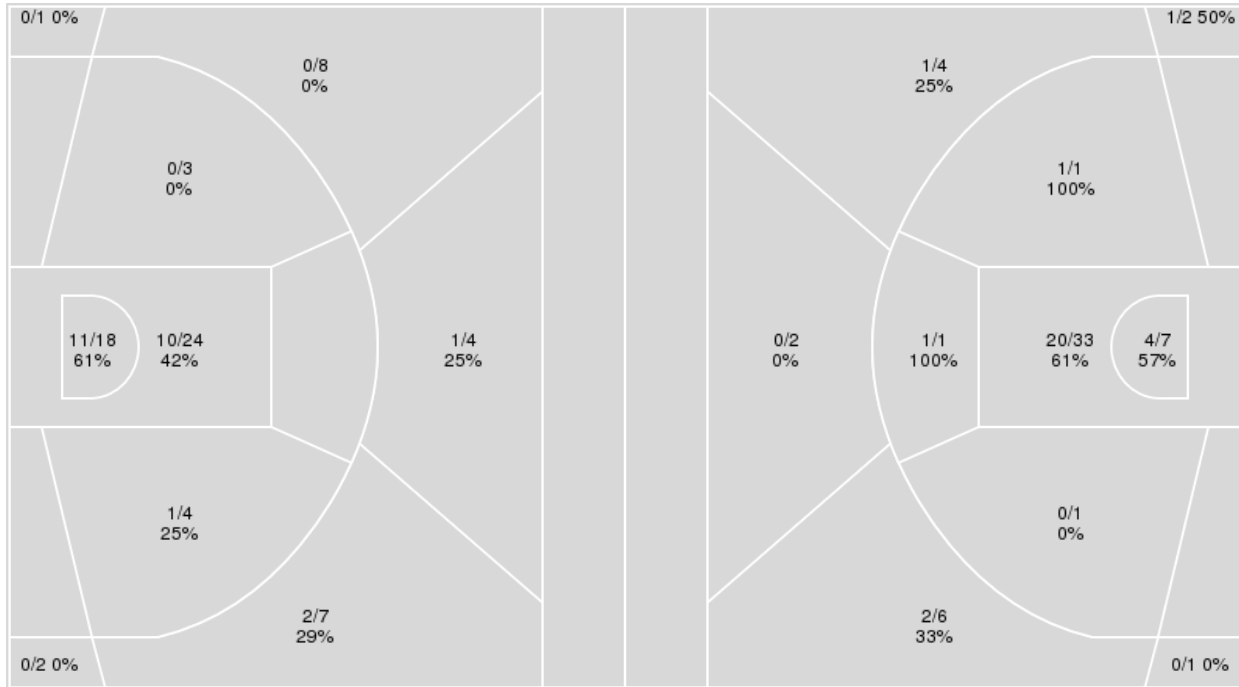

Official Basketball Shot Areas - Final
Lubbock Christian at Western Wash.
12/19/24 South Point Arena, Las Vegas
2024-25 Men's Basketball

Game Time: 4:00 PM
Game Duration: 1:40

Officials: Thomas Sawyer, Travis Schatzman, John Reid

{ Players => 2, 3, 4, 5, 10, 11, 12, 13, 15, 20, 21, 22, 23, 44; } FG
Types => All; Results => All;

{ Players => 0, 1, 2, 3, 4, 5, 6, 7, 8, 10, 12, 14, 20, 22, 23; } FG Types
=> All; Results => All;

Western Wash.

Lubbock Christian

Western Wash.	M/A	%
Field Goals	25/71	35
2 Points	22/49	45
3 Points	3/22	14
Free Throws	10/12	83

Lubbock Christian	M/A	%
Field Goals	30/58	52
2 Points	26/43	60
3 Points	4/15	27
Free Throws	11/16	69