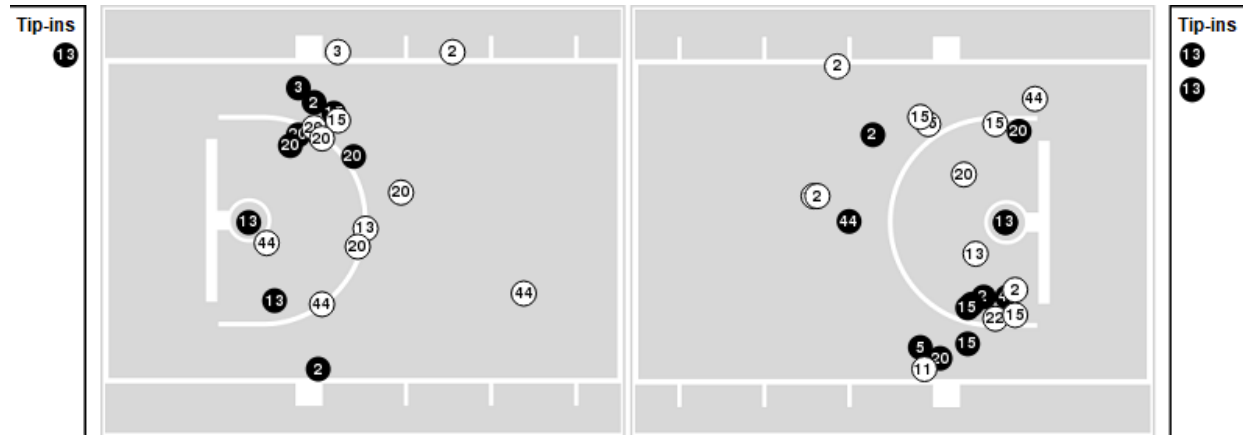

Blow Up Chart

● Made ○ Missed N - Player Number

Western Wash.	M/A	%
Field Goals	25/71	35
2 Points	22/49	45
3 Points	3/22	14
Free Throws	10/12	83

Western Wash.	M/A	%
Points in the Paint	42 (21 / 42)	50
Fast Break Points	14 (8/8)	100
Second Chance Points	21 (12/23)	52
Effective FG%	37