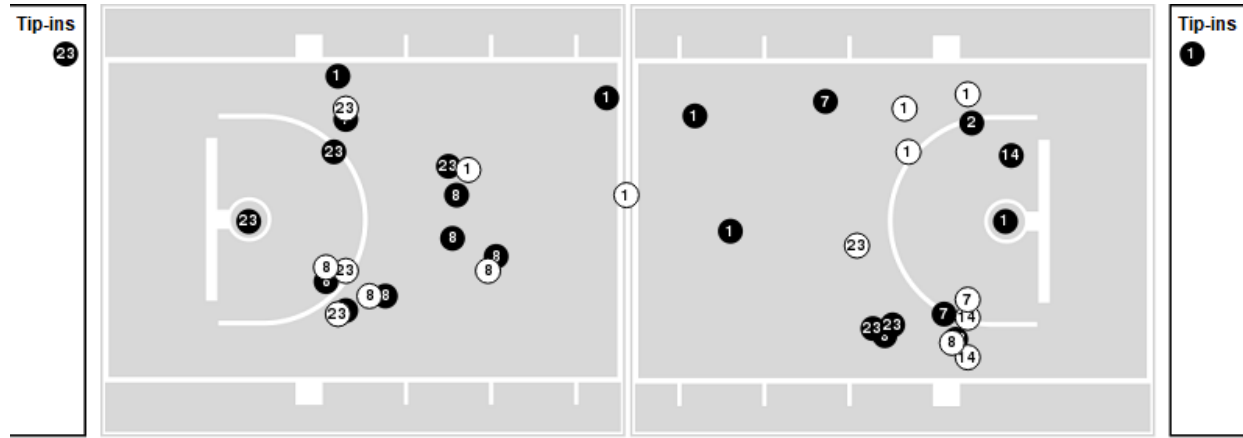

Officials: Thomas Sawyer, Travis Schatzman, John Reid

Players => 0, 1, 2, 3, 4, 5, 6, 7, 8, 10, 12, 14, 20, 22, 23FG Types=>AllResults=>All

Lubbock Christian

All Field Goals

Blow Up Chart

● Made ○ Missed N - Player Number