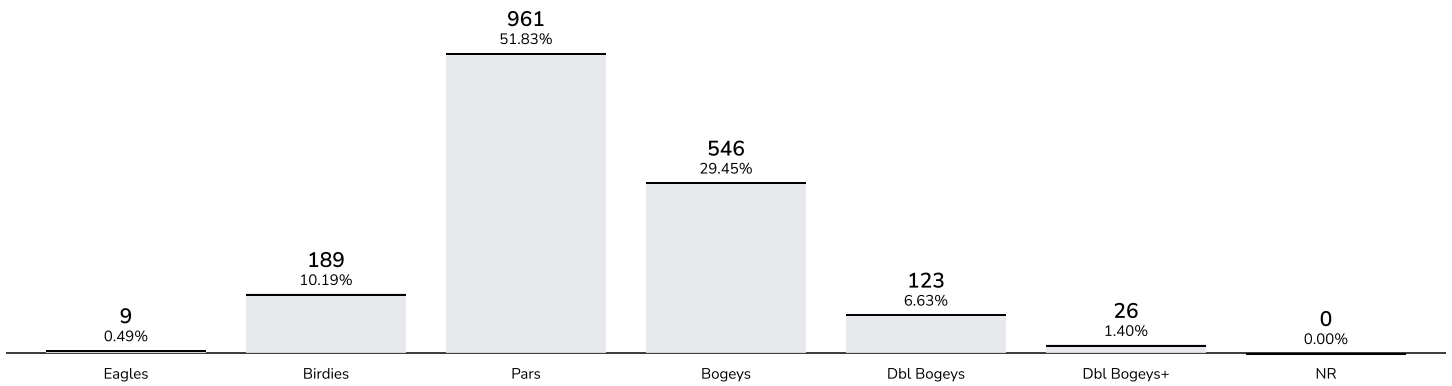

Hole	Par	Yards	Tournament Avg. Scoring Avg.	To Par	Winner Scoring Avg.	Top 10 Scoring Avg.	Top 5 Scoring Avg.
1	5	473	5.11	+0.11	5.00	4.80	4.80
2	4	327	4.27	+0.27	4.00	4.20	4.20
3	4	329	4.35	+0.35	4.00	3.90	3.80
4	4	378	4.61	+0.61	5.00	4.10	4.00
5	3	108	3.43	+0.43	3.00	2.80	3.00
6	5	451	5.17	+0.17	4.00	4.50	4.40
7	3	145	3.54	+0.54	3.00	3.10	3.00
8	4	297	4.17	+0.17	4.00	4.10	4.40
9	4	358	4.45	+0.45	4.00	3.80	3.60
10	4	373	4.63	+0.63	3.00	4.30	4.00
11	3	160	3.57	+0.57	3.00	3.20	3.40
12	4	369	4.50	+0.50	3.00	4.00	3.80
13	4	259	4.27	+0.27	4.00	4.10	4.00
14	4	340	4.25	+0.25	4.00	3.80	3.80
15	5	464	5.00	+0.00	4.00	4.30	4.20
16	3	147	3.51	+0.51	3.00	3.30	3.40
17	5	479	4.97	-0.03	4.00	4.60	4.60
18	4	346	4.71	+0.71	5.00	4.20	4.20

Pioneer Shootout (Women)

Round: 2 | Date: Feb 24 | Type: Stroke Play

Corica Park GC - Alameda - California: Corica Park GC - South | W Pioneer Shootout 2 | 5,803 yds | Par 72

Scoring Totals

Hole by Hole Scoring