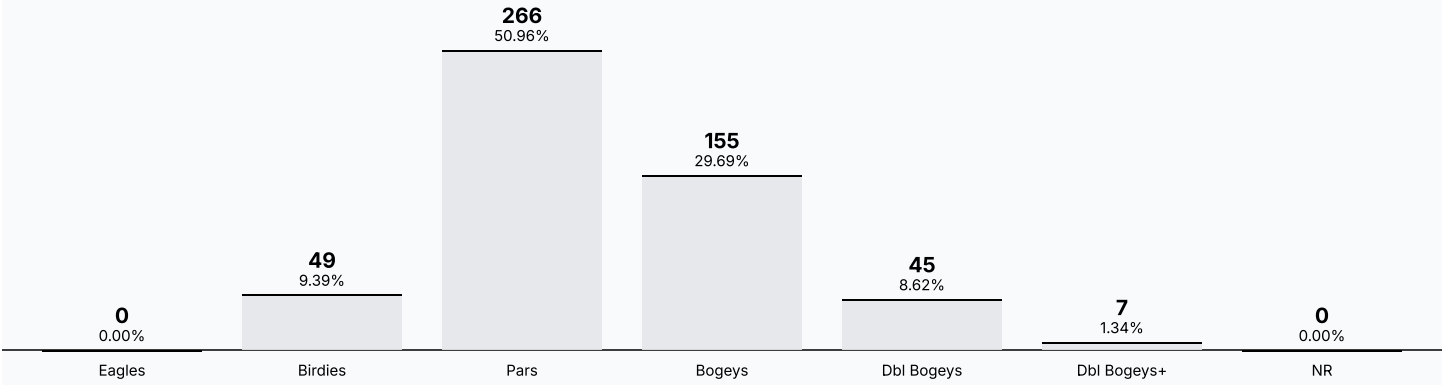

2026 Great Northwest Athletic Conference Women's Golf Championships (Women)

Round: 1 Date: Apr 20 Type: Stroke Play

The Coeur d'Alene Resort GCS - Coeur d'Alene - Idaho: The Coeur D'Alene Resort GC | Women's Fixed 2026 | 5,802 yds | Par 72

Scoring Totals

Hole by Hole Scoring

Hole	Par	Yards	Eagles	Birdies	Pars	Bogeys	Double Bogeys	Worse	NR
1	5	500	0	3	21	5	0	0	0
2	4	375	0	0	10	12	6	1	0
3	3	106	0	6	19	3	1	0	0
4	4	264	0	3	11	7	5	3	0
5	3	120	0	2	19	7	1	0	0
6	3	127	0	2	15	10	1	1	0
7	4	345	0	3	14	7	5	0	0
8	4	387	0	3	12	13	1	0	0
9	5	541	0	1	9	15	4	0	0
10	4	409	0	0	8	19	2	0	0
11	5	483	0	3	17	6	2	1	0
12	3	177	0	2	13	13	1	0	0
13	4	291	0	1	18	8	2	0	0
14	3	144	0	2	13	8	5	1	0
15	5	462	0	4	19	4	2	0	0
16	4	383	0	0	17	9	3	0	0
17	4	228	0	5	18	5	1	0	0
18	5	460	0	9	13	4	3	0	0