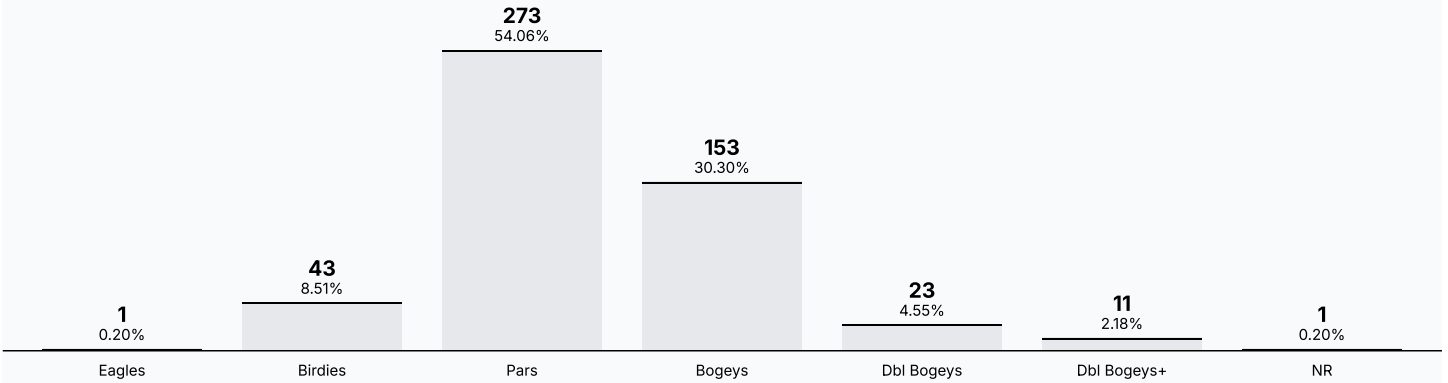

2026 Great Northwest Athletic Conference Women's Golf Championships (Women)

Round: 2 Date: Apr 21 Type: Stroke Play

The Coeur d'Alene Resort GCS - Coeur d'Alene - Idaho: The Coeur D'Alene Resort GC | Women's Fixed 2026 | 5,802 yds | Par 72

Scoring Totals

Hole by Hole Scoring

Hole	Par	Yards	Eagles	Birdies	Pars	Bogeys	Double Bogeys	Worse	NR
1	5	500	0	5	14	8	1	0	1
2	4	375	0	0	14	11	3	0	0
3	3	106	0	3	19	6	0	0	0
4	4	264	0	2	18	7	1	0	0
5	3	120	0	0	8	18	0	2	0
6	3	127	0	1	19	7	1	0	0
7	4	345	0	1	20	7	0	0	0
8	4	387	0	3	11	11	2	1	0
9	5	541	0	3	18	6	0	1	0
10	4	409	0	0	14	12	2	0	0
11	5	483	0	2	15	7	2	2	0
12	3	177	0	1	10	14	2	1	0
13	4	291	0	2	17	8	1	0	0
14	3	144	0	2	11	8	5	2	0
15	5	462	1	7	14	6	0	0	0
16	4	383	0	1	14	10	3	0	0
17	4	228	0	2	23	2	0	1	0
18	5	460	0	8	14	5	0	1	0