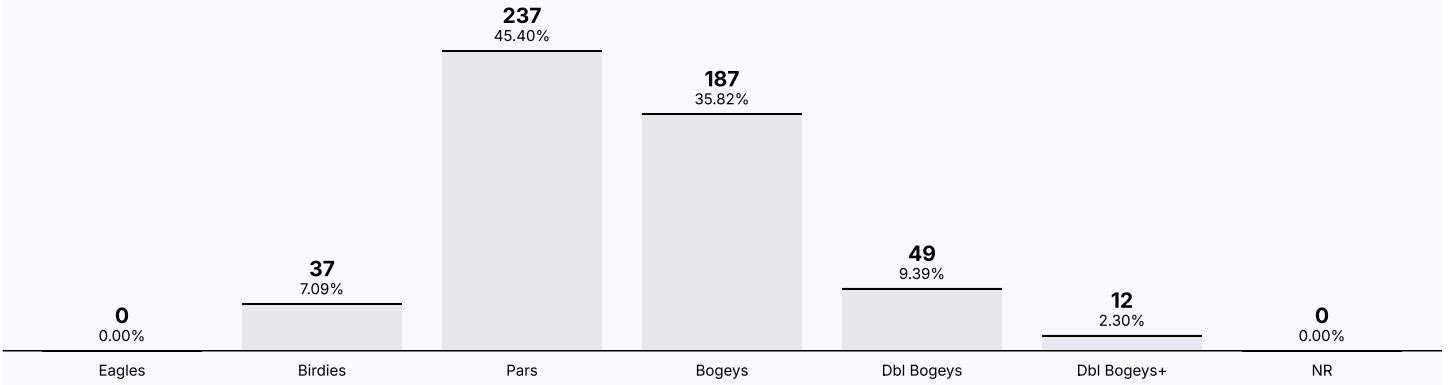

2026 Great Northwest Athletic Conference Women's Golf Championships (Women)

Round: 3 Date: Apr 22 Type: Stroke Play

The Coeur d'Alene Resort GCS - Coeur d'Alene - Idaho: The Coeur D'Alene Resort GC | Women's Fixed 2026 | 5,802 yds | Par 72

Scoring Totals

Hole by Hole Scoring

Hole	Par	Yards	Eagles	Birdies	Pars	Bogeys	Double Bogeys	Worse	NR
1	5	500	0	4	15	10	0	0	0
2	4	375	0	0	8	17	4	0	0
3	3	106	0	1	18	9	1	0	0
4	4	264	0	1	11	13	3	1	0
5	3	120	0	3	18	5	2	1	0
6	3	127	0	0	7	13	6	3	0
7	4	345	0	0	12	12	4	1	0
8	4	387	0	0	9	12	7	1	0
9	5	541	0	0	6	16	7	0	0
10	4	409	0	1	10	14	4	0	0
11	5	483	0	1	11	13	2	2	0
12	3	177	0	0	16	11	2	0	0
13	4	291	0	1	17	8	2	1	0
14	3	144	0	2	22	2	2	1	0
15	5	462	0	10	17	2	0	0	0
16	4	383	0	3	8	15	2	1	0
17	4	228	0	5	16	7	1	0	0
18	5	460	0	5	16	8	0	0	0